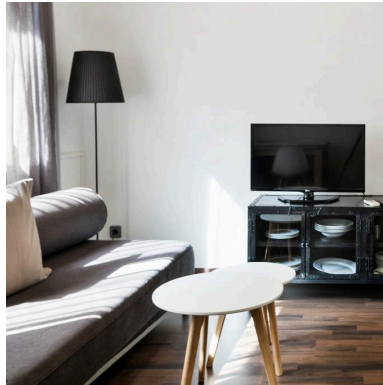

Apartments

Laforja

Carrer Laforja, 128 | 08021 Barcelona
Tlf (+34) 93 209 45 49 | longstay@umasuites.com

Laforja Apartments

– 1 bedroom –

The 35 m2 apartment has one bedroom with twin beds, a living room with flat-screen TV, a daybed, an American-style kitchen (equipped with toaster, coffee maker, refrigerator/freezer, microwave and tea kettle), heating and air conditioning, and a bathroom with shower, amenities and hairdryer. Washing machine in a common area.

Apartamentos Laforja

– 1 habitación –

Apartamentos de 35 m2 disponen de 1 habitación con 2 camas individuales, salón con TV pantalla plana, sofá cama, cocina tipo americana (equipada con tostadora, cafetera, nevera, microondas y Kettle), Aire acondicionado y calefacción, baño con ducha, secador y amenities. Lavadora en zona común a disposición de clientes.