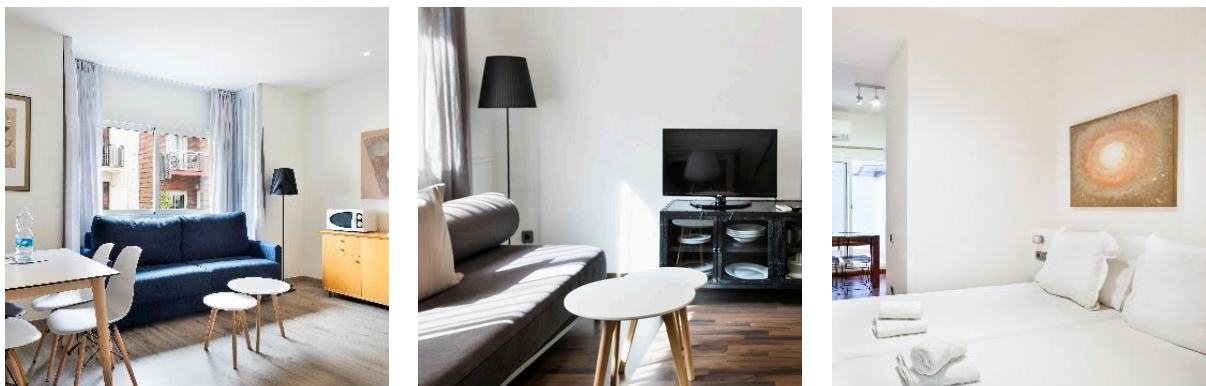

Apartments

Laforja

Carrer Laforja, 128 | 08021 Barcelona
Tlf (+34) 93 209 45 49 | longstay@umasuites.com

Laforja Apartments

– 1 bedroom –

The 35 m2 apartment has one bedroom with twin beds, a living room with flat-screen TV, a daybed, an American-style kitchen (equipped with toaster, coffee maker, refrigerator/freezer, microwave and tea kettle), heating and air conditioning, and a bathroom with shower, amenities and hairdryer. Washing machine in a common area.

Apartamentos Laforja

– 1 habitación –

Apartamentos de 35 m2 disponen de 1 habitación con 2 camas individuales, salón con TV pantalla plana, sofá cama, cocina tipo americana (equipada con tostadora, cafetera, nevera, microondas y Kettle), Aire acondicionado y calefacción, baño con ducha, secador y amenities. Lavadora en zona común a disposición de clientes.