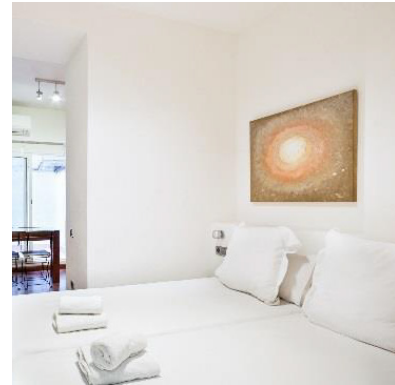

Apartments

Laforja

Carrer Laforja, 128 | 08021 Barcelona
Tlf (+34) 93 209 45 49 | longstay@umasuites.com

Laforja Apartments

– 1 bedroom –

The 35 m2 apartment has one bedroom with twin beds, a living room with flat-screen TV, a daybed, an American-style kitchen (equipped with toaster, coffee maker, refrigerator/freezer, microwave and tea kettle), heating and air conditioning, and a bathroom with shower, amenities and hairdryer. Washing machine in a common area.

Apartamentos Laforja

– 1 habitación –

Apartamentos de 35 m2 disponen de 1 habitación con 2 camas individuales, salón con TV pantalla plana, sofá cama, cocina tipo americana (equipada con tostadora, cafetera, nevera, microondas y Kettle), Aire acondicionado y calefacción, baño con ducha, secador y amenities. Lavadora en zona común a disposición de clientes.